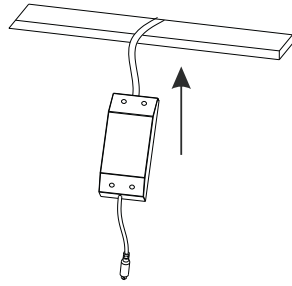

LIMA WASH Installation Manual

LIMA WASH 10

LIMA WASH 21

1

Attention

Switch off the main power.

LIMA WASH 10

128x35mm

LIMA WASH 21

248x35mm

2

AC 200-240 50/60Hz

3

4

5