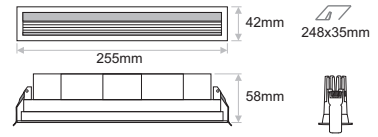

LIMA WASH Installation Manual

LIMA WASH 10

LIMA WASH 21

1

Attention

Switch off the main power.

LIMA WASH 10

128x35mm

LIMA WASH 21

248x35mm

2

AC 200-240 50/60Hz

3

4

5