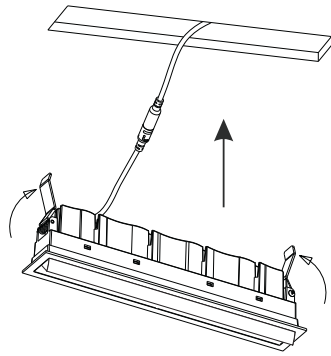

LIMA WASH Installation Manual

LIMA WASH 10

LIMA WASH 21

1

Attention

Switch off the main power.

LIMA WASH 10

128x35mm

LIMA WASH 21

248x35mm

2

AC 200-240 50/60Hz

3

4

5