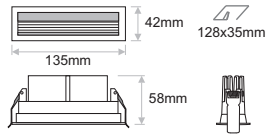

LIMA WASH Installation Manual

LIMA WASH 10

LIMA WASH 21

1

Attention

Switch off the main power.

LIMA WASH 10

128x35mm

LIMA WASH 21

248x35mm

2

AC 200-240 50/60Hz

3

4

5